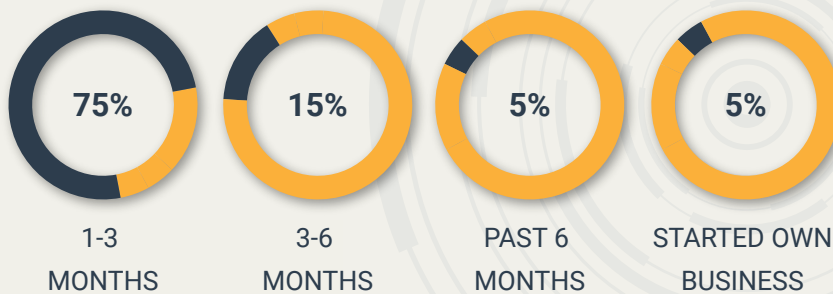

CLASS PROFILE >>>

51%
Female

49%
Male

Age range
24 - 32

Average age:
26

INTERNATIONAL DIVERSITY >>>

• EUROPE	55%
• USA/CANADA	17%
• MIDDLE EAST/AFRICA	11%
• LATIN AMERICA	7%
• ASIA	8%
• OCEANIA	2%

MSC PLACEMENT PROFILE 2019-2020 >>>

OVERALL PLACEMENT OF GRADUATES

ACCEPTED PERMANENT JOB:

STARTED AN INTERNSHIP:

TIME TO FIND EMPLOYMENT UPON COMPLETION OF PROGRAM >>>

SALARY INFORMATION >>>

STARTING SALARY:

CHF 75'000 - 90'000

ANNUAL GROSS SALARY (AVERAGE):

CHF 83'000

EMPLOYMENT SECTOR >>>

FINANCE & BANKING	42%
MARKETING & SALES	15%
MANUFACTURING	5%
PHARMA/HEALTH	10%
SERVICES/TRAVEL	10%
TECHNOLOGY /TELECOMMUNICATIONS	12%
CONSULTING	6%