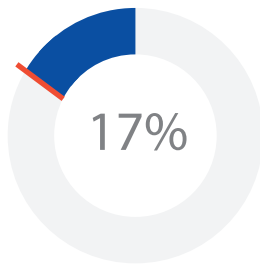

## TIME TO FIND EMPLOYMENT UPON GRADUATION

1-3 MONTHS

3-6 MONTHS

PAST 6 MONTHS

STARTED OWN  
BUSINESS