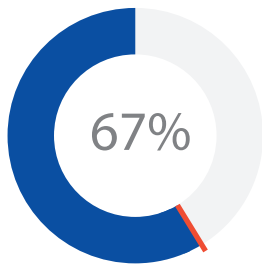

## TIME TO FIND EMPLOYMENT UPON GRADUATION

1-3 MONTHS

3-6 MONTHS

PAST 6 MONTHS

STARTED OWN  
BUSINESS