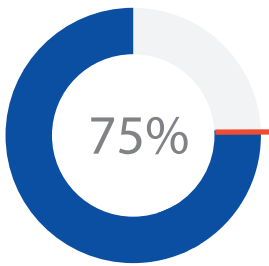

MBA EMPLOYMENT PROFILE 2016-2017

1-3 MONTHS

3-6 MONTHS

PAST 6 MONTHS

STARTED OWN BUSINESS

HIGHER LEVEL POSITION UPON COMPLETION OF PROGRAM

78%

SALARY INFORMATION

SALARY INCREASE (AVERAGE)

ANNUAL GROSS SALARY (AVERAGE)

CHF 120'000

EMPLOYMENT SECTOR

FUNCTION