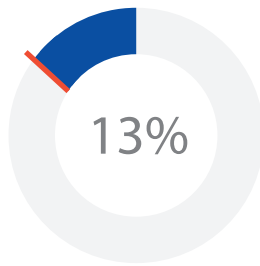

MBA EMPLOYMENT PROFILE 2016-2017

1-3 MONTHS

3-6 MONTHS

PAST 6 MONTHS

STARTED OWN BUSINESS

HIGHER LEVEL POSITION UPON COMPLETION OF PROGRAM

78%

SALARY INFORMATION

SALARY INCREASE (AVERAGE)

ANNUAL GROSS SALARY (AVERAGE)

CHF 120'000

EMPLOYMENT SECTOR

FUNCTION