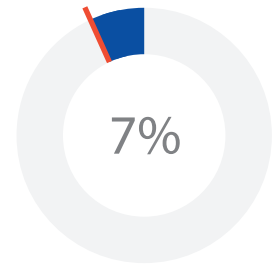

MBA EMPLOYMENT PROFILE 2016-2017

1-3 MONTHS

3-6 MONTHS

PAST 6 MONTHS

STARTED OWN BUSINESS

HIGHER LEVEL POSITION UPON COMPLETION OF PROGRAM

78%

SALARY INFORMATION

SALARY INCREASE (AVERAGE)

ANNUAL GROSS SALARY (AVERAGE)

CHF 120'000

EMPLOYMENT SECTOR

FUNCTION