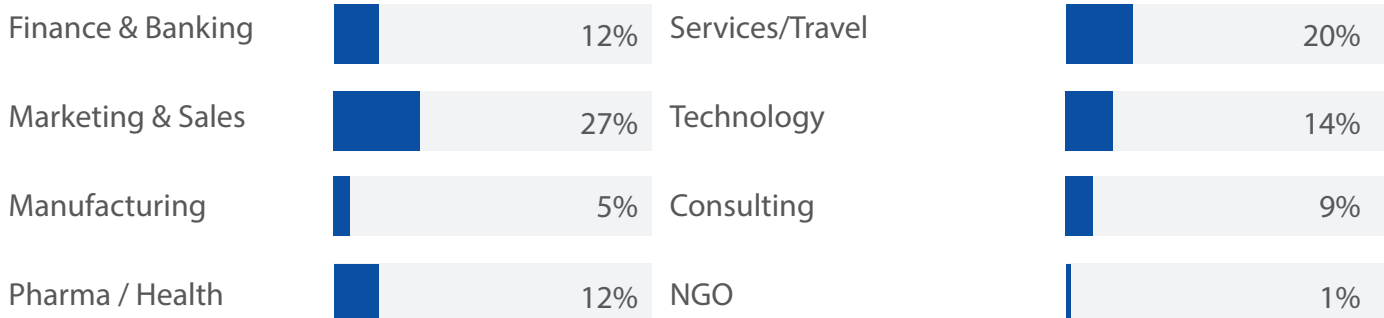

MBA EMPLOYMENT PROFILE 2016-2017

1-3 MONTHS

3-6 MONTHS

PAST 6 MONTHS

STARTED OWN BUSINESS

HIGHER LEVEL POSITION UPON COMPLETION OF PROGRAM

78%

SALARY INFORMATION

SALARY INCREASE (AVERAGE)

ANNUAL GROSS SALARY (AVERAGE)

CHF 120'000

EMPLOYMENT SECTOR

FUNCTION