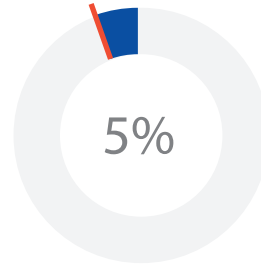

MBA EMPLOYMENT PROFILE 2016-2017

1-3 MONTHS

3-6 MONTHS

PAST 6 MONTHS

STARTED OWN BUSINESS

HIGHER LEVEL POSITION UPON COMPLETION OF PROGRAM

78%

SALARY INFORMATION

SALARY INCREASE (AVERAGE)

ANNUAL GROSS SALARY (AVERAGE)

CHF 120'000

EMPLOYMENT SECTOR

FUNCTION